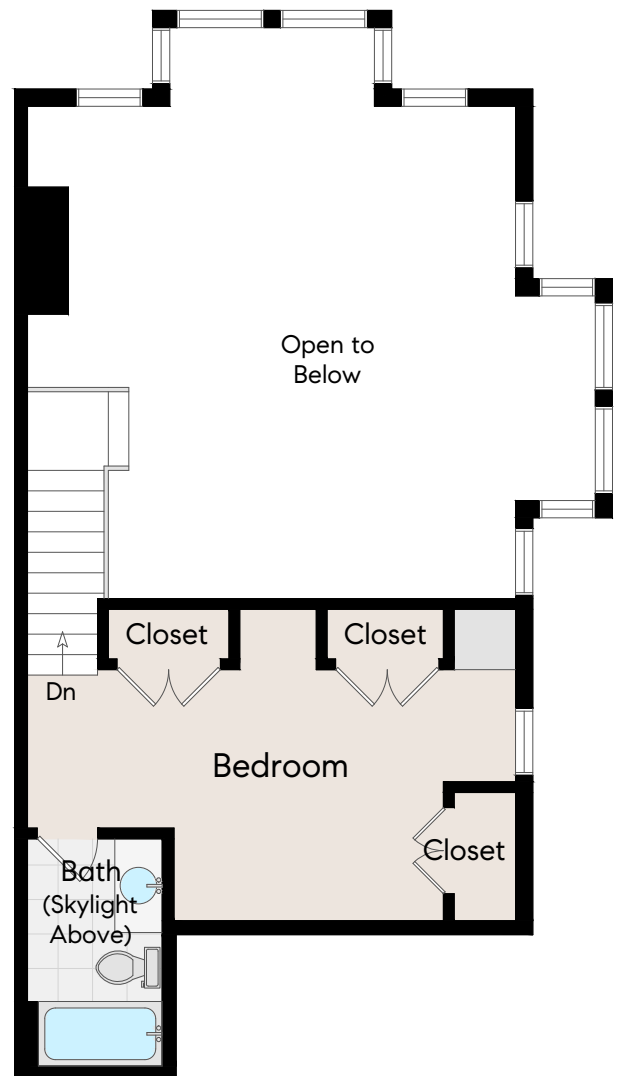

999 16th St #11

San Francisco, CA

Taylor Williams
taylor@missysmit.com
M: 209-988-9822
DRE #02090301

Main Level

Upper Level